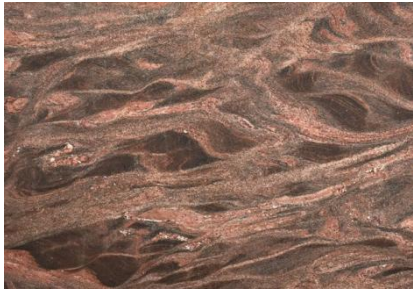

# Red Granite

---

Indian Aurora

Paradiso Classico

Himalayan Blue

Paradiso Bash

Cats Eye