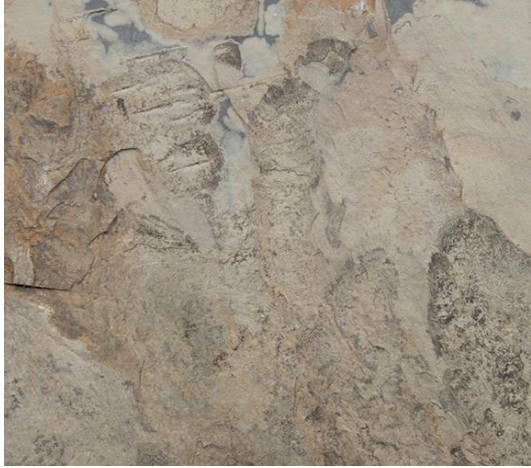

PEMAX GROUP
SLATE

Black

Black Rustic

California Gold

Slate

Multicolor

Vijaya Gold

Slate