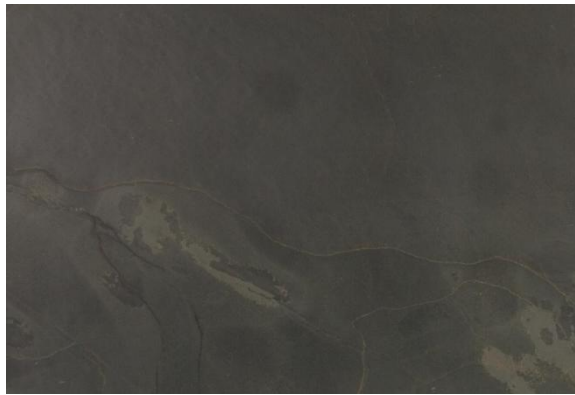

PEMAX GROUP
SLATE

Black

Black Rustic

California Gold

Slate

Multicolor

Vijaya Gold

Slate

Indian Autumn

M. Green Rustic

N. Green

M. Green

Slate & Quartzites

Chocolate

Pure Pink

Raja Red

Terra Red

Copper

Golden

Slate & Quartzites

Himachal Golden

Himachal White

Himachal Green

Himachal Black

Kund Multi

Slate & Quartzites

Deoli Green

Jeera Green

Ocean Green

Panther

Silver Grey

Silver Shine